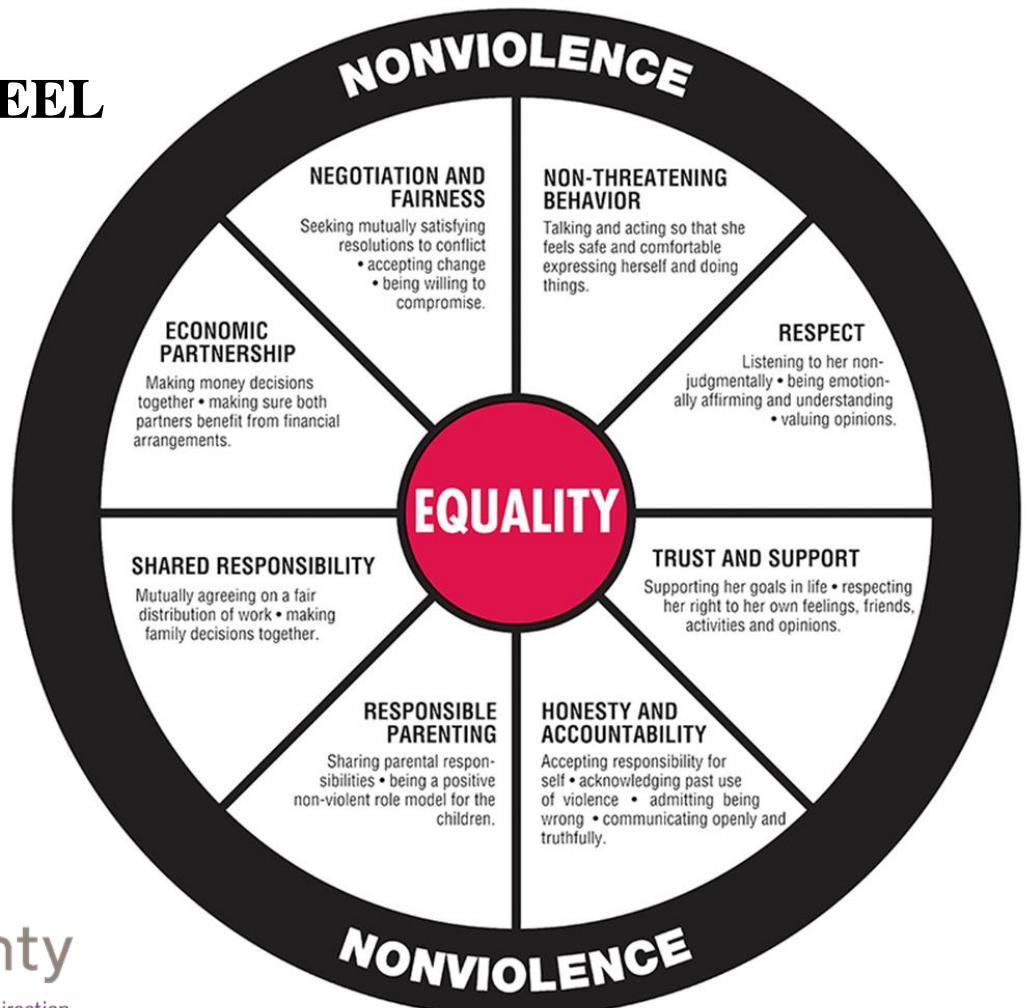

UNDERSTANDING THE CYCLE OF VIOLENCE

EQUALITY WHEEL

Developed by
Domestic Abuse Intervention Project
Duluth, MN

OneEighty

Helping people change direction.

POWER AND CONTROL WHEEL