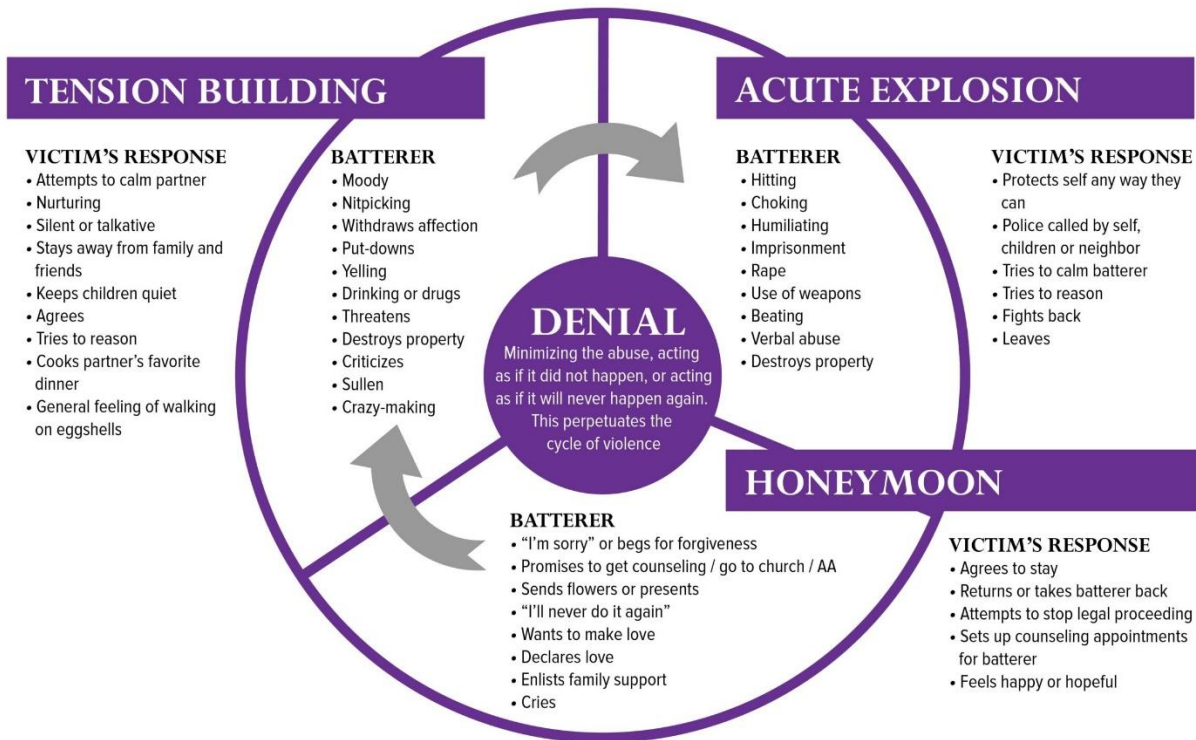

UNDERSTANDING THE CYCLE OF VIOLENCE

EQUALITY WHEEL

Developed by
Domestic Abuse Intervention Project
Duluth, MN

OneEighty

Helping people change direction.

POWER AND CONTROL WHEEL